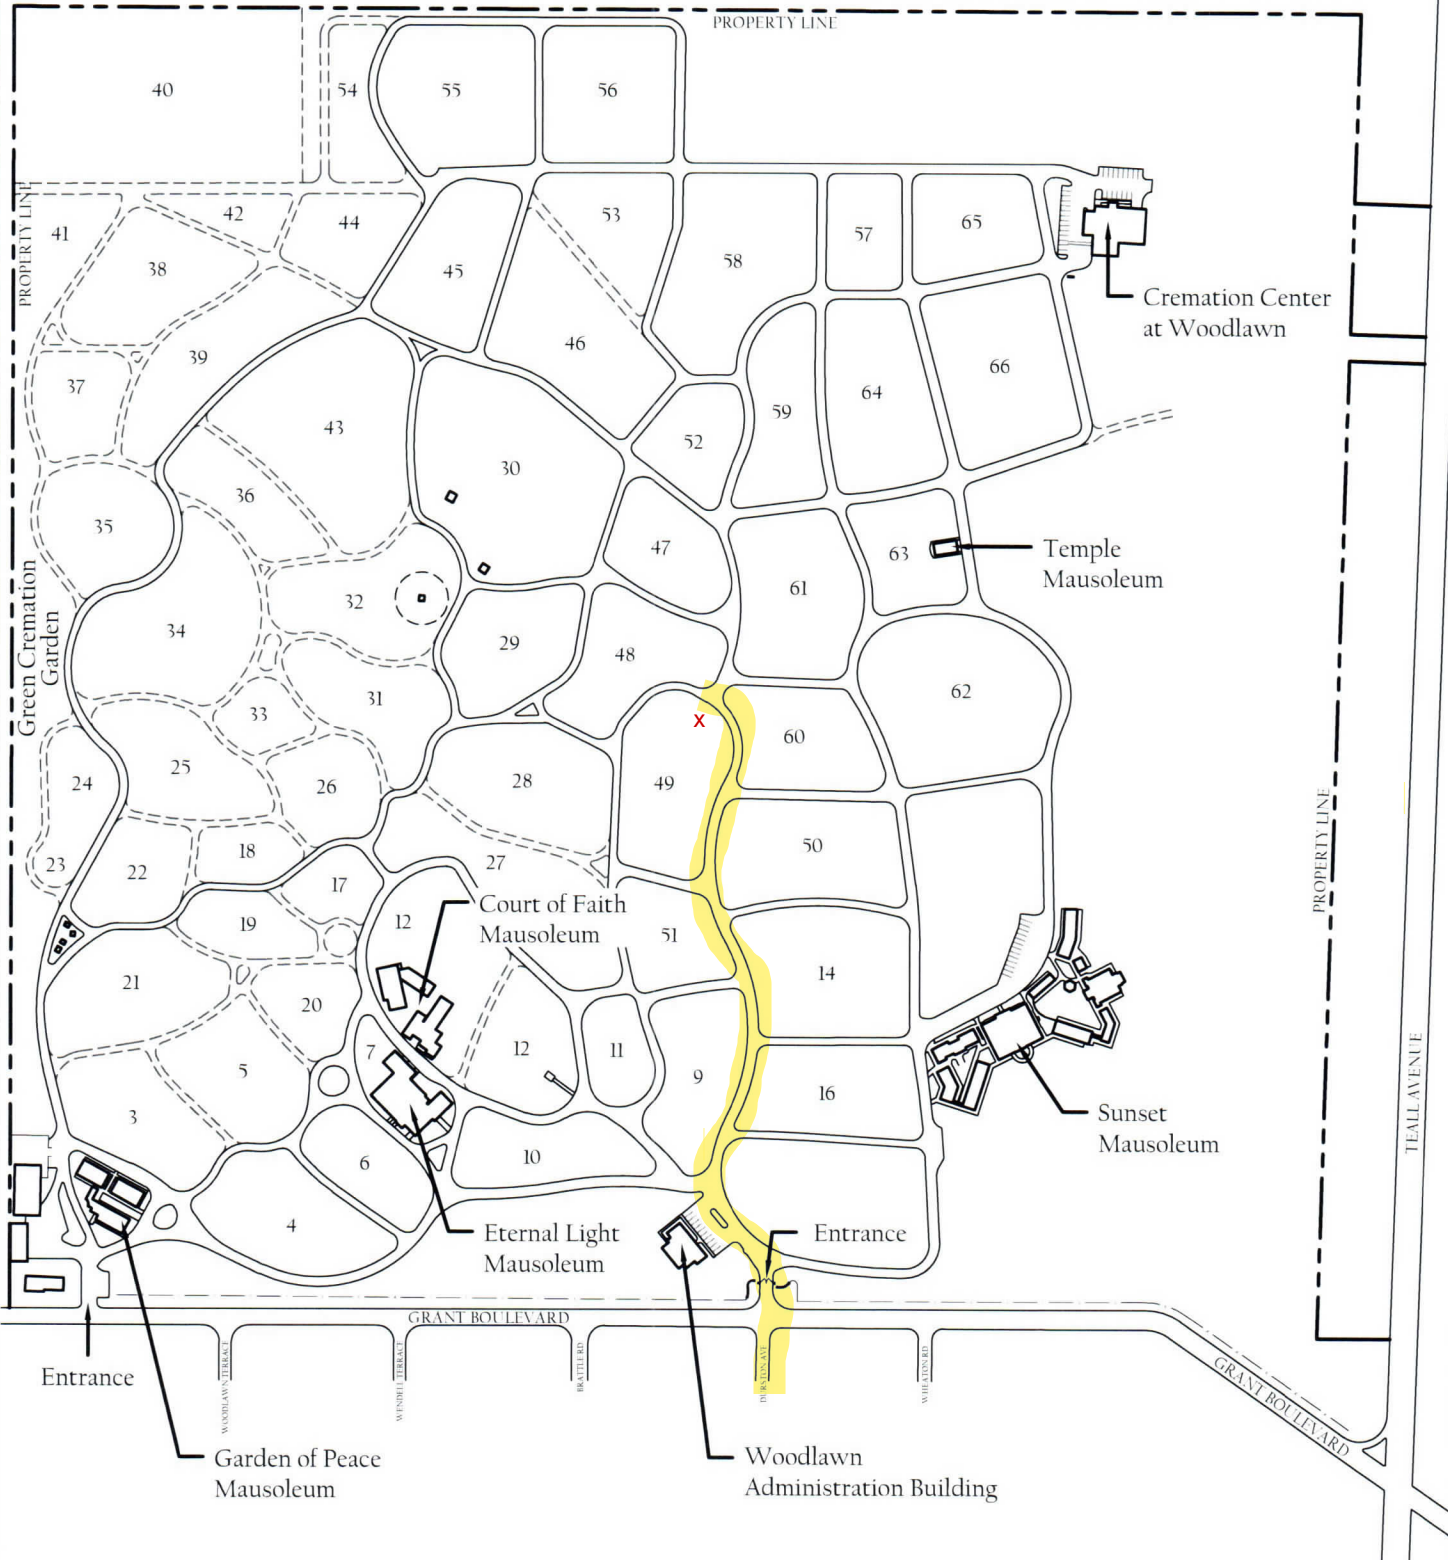

Map of Woodlawn Cemetery

Note:
Dashed Lines Represent Gravel Roadways

NAME: William & Julia Scheduling
 SECTION: 49 LOCATION: Lot 261
 2nd in from the road
 Name on the road: Jannick

est. 1881

Woodlawn
CEMETERY
 315-479-5826

OCTOBER 31, 2016

SCALE: 1" = 350'